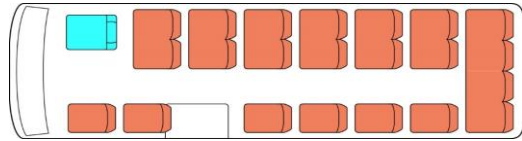

Dimensions & Weight	
Dimensions: L x W x H (mm)	6990 x 2275 x 2635
Ground Clearance (mm)	180
Minimum Turning Radius (metres)	7.9
Gross vehicle weight/Kerb Weight (kg)	5670
Kerb Weight (kg)	3455
Pay load (kg)	2215

Colour Selection			
1) Exterior - Please Choose From Below		2) Interior	
058		White	
058		White	
4E9		Beige	2JP
058		White	
939		Lavender	2DT
8M1		Lavender Blue	
058		White	2KA
058		White	
766		Turquoise	2HL
541		Yellow	
			10 MD Gray

Specification and model are subject to change without prior notice. Note:- Vehicle color might slightly differ from the printed photos in this catalog

Dar es Salaam
Headoffice: Pugu Road
P.O.Box 9060, Dar es Salaam
Tel:+255 22 2866815-9
Fax:+255 22 2866814

Dar es Salaam
Branch: Sokoine Drive
P.O.Box 9060, Dar es Salaam
Tel:+255 22 2118990 -1
Tel:+255 22 2118994

Arusha
Goliondoi Road
P.O.Box 194 Arusha
Tel: +255 27 2544092
Fax: +255 27 2548426

Tanga
Bombo Hospital Road
P.O.Box 109, Tanga
Tel: +255 27 2644668
Tel: +255 27 2644669

Email
sales@toyotatz.com
service@toyotatz.com
yamaha@toyotatz.com
website: www.toyotatz.com