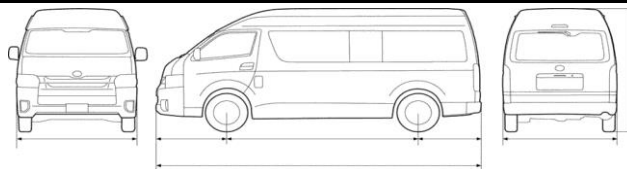

HIACE MINIBUS

TOYOTA TANZANIA LTD

Model Code: KDH222R-LEMDY

		Technical	
Engine		Transmission	
Engine Type	2KD-FTV Turbo	Drive Type	2WD
Cubic Capacity	2494 CC - 2.5L	Gearbox Type	5 Speed Manual Transmission
Maximum Output (kW/rpm)	75/3600	Tyres & Wheels	
Horse Power	134	Type	195/ R15C
Maximum Torque (Nm/rpm)	260/1600-2400	Spare Tyre	Under Neath
Fuel Injection System	Common Rail	Fuel	
Number of Cylinders	4 In Line	Type	Diesel
		Consumption (kpl) - 14 (Dependent on driver behavior, road conditions & load mounted)	
		Tank Capacity (Litres)	70
Suspension		Brakes	
Front	Double Wishbone	Front	Disc
Rear	Leaf Springs	Rear	Drum

Dimensions & Weight	
Dimensions: L x W x H (mm)	5380 x 1880 x 2285
Ground Clearance (mm)	185
Minimum Turning Radius (metres)	6.2
Gross vehicle weight/Kerb Weight (kg)	3300
Kerb Weight (kg)	2110
Pay Load (kg)	1190